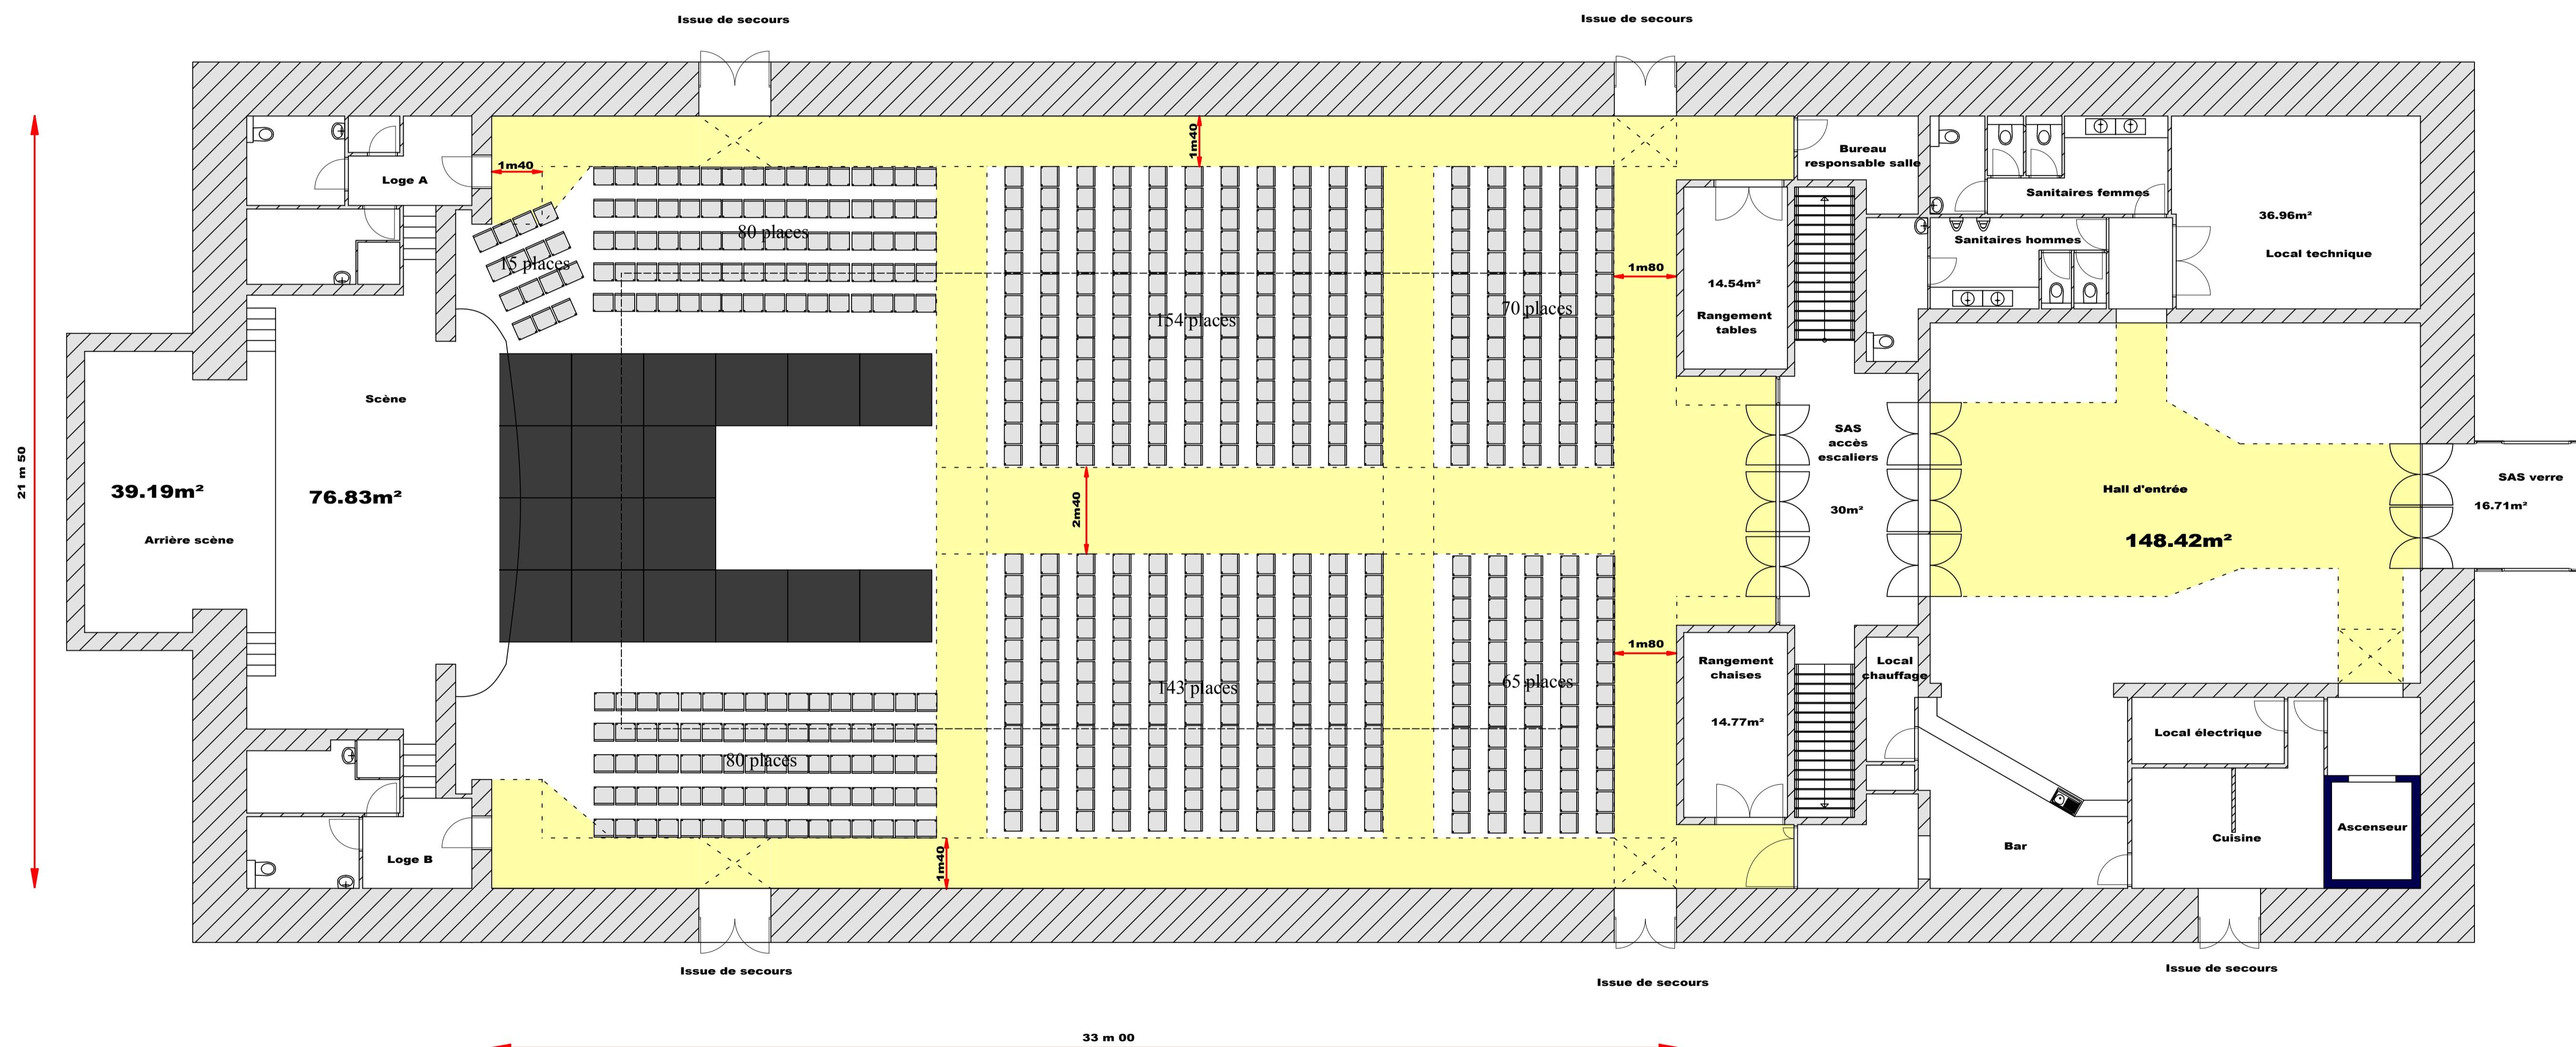

Services Techniques

BATIMENT

CONFIGURATION DEFILE MODE SUR SCENE.

REZ DE CHAUSSEE

623 places